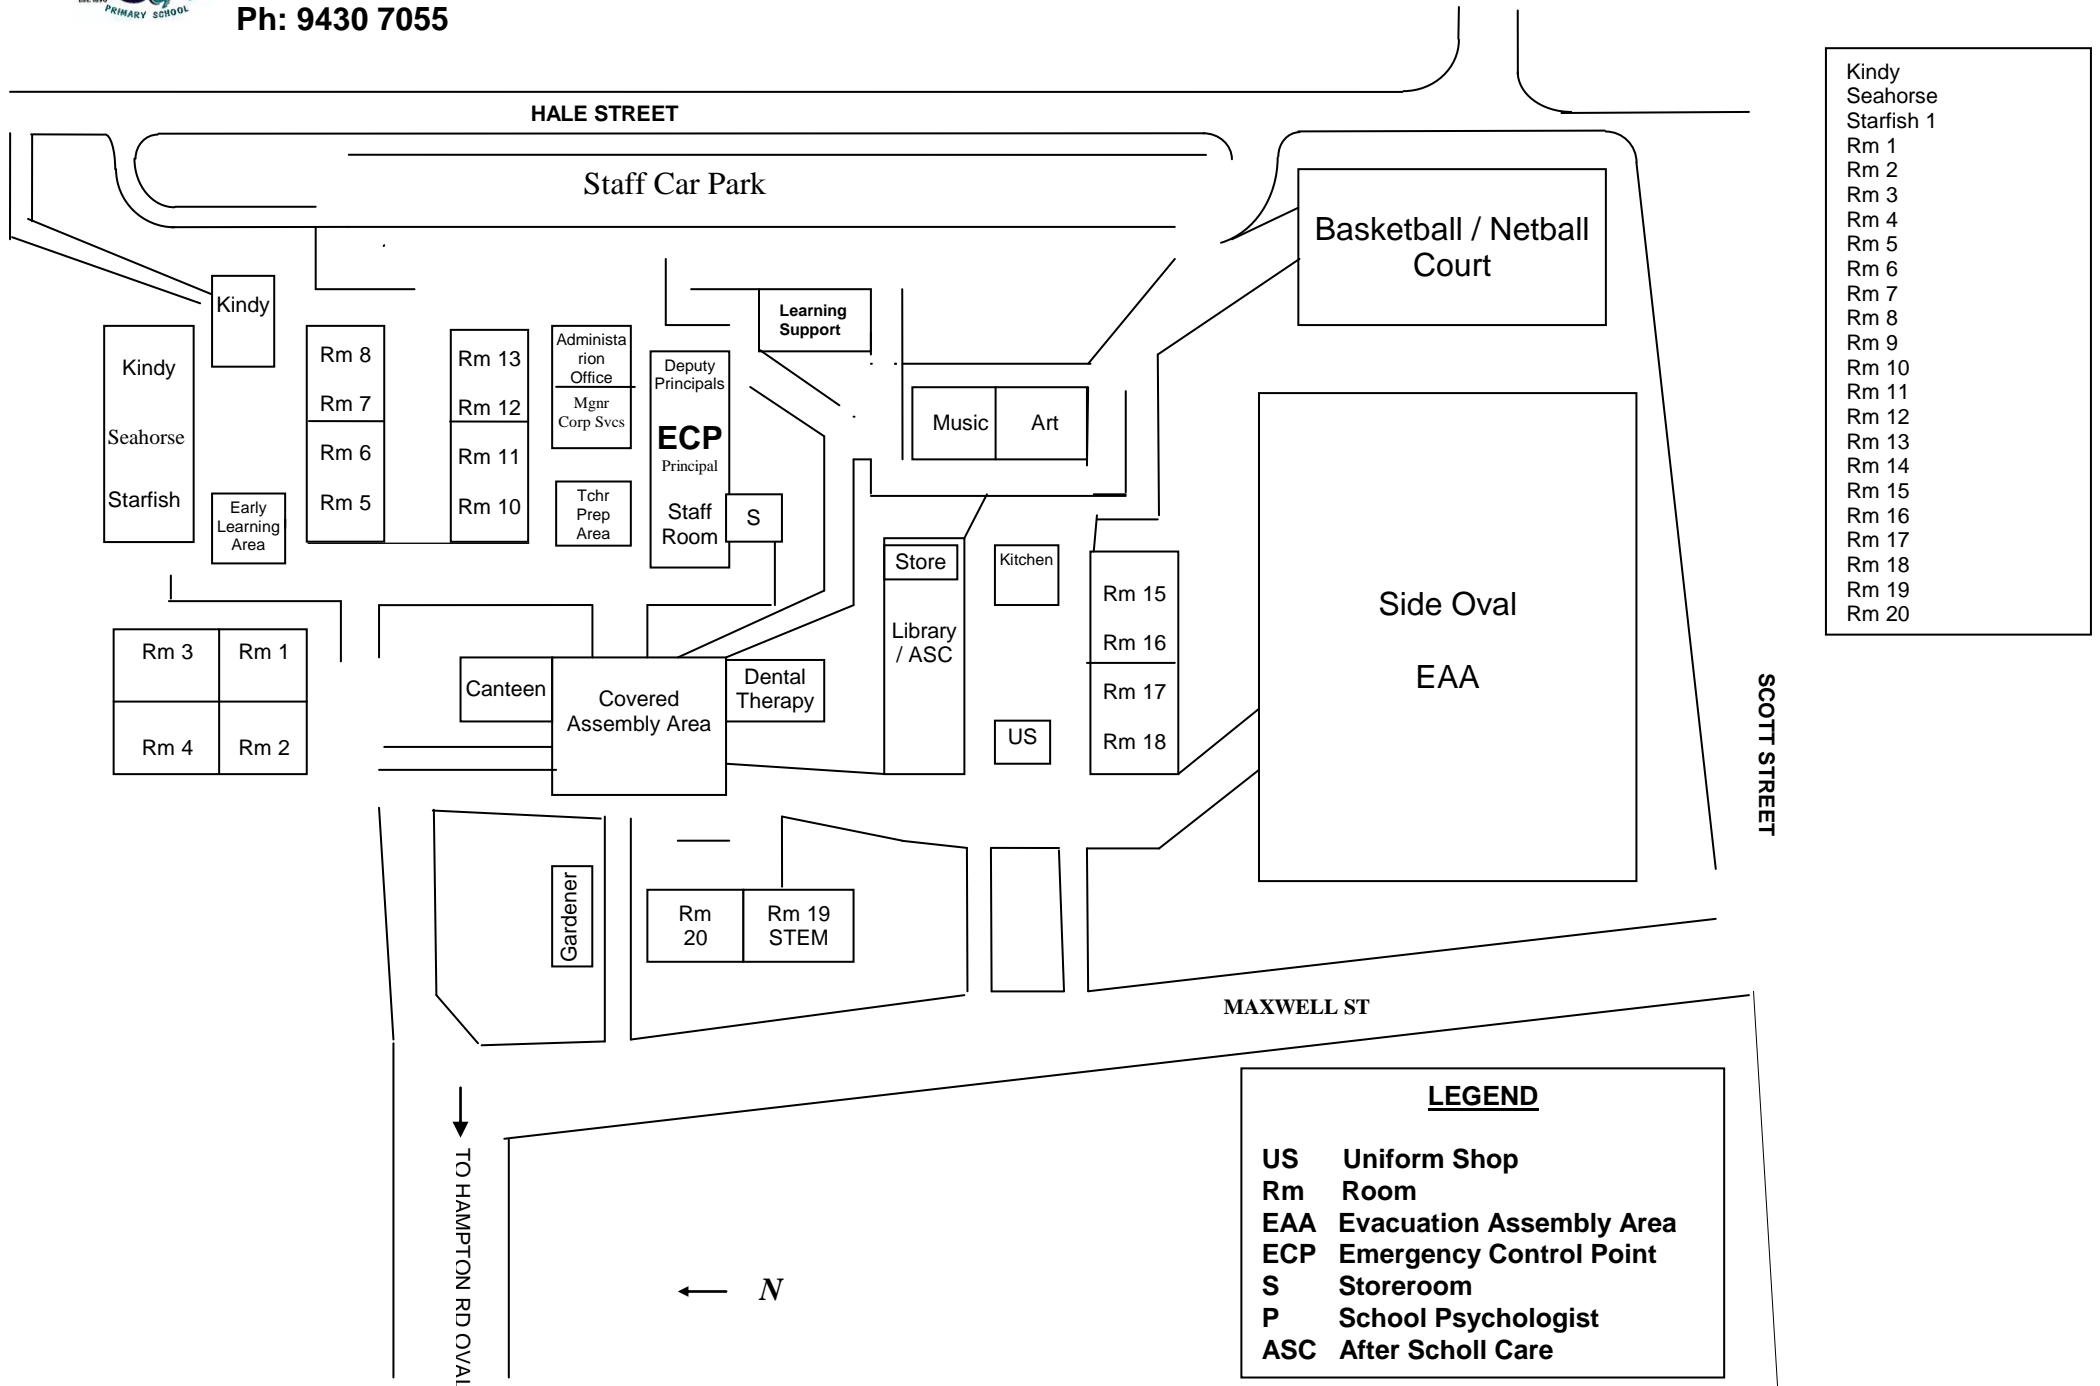

BEACONSFIELD PRIMARY SCHOOL

Ph: 9430 7055

- Kindy
- Seahorse
- Starfish 1
- Rm 1
- Rm 2
- Rm 3
- Rm 4
- Rm 5
- Rm 6
- Rm 7
- Rm 8
- Rm 9
- Rm 10
- Rm 11
- Rm 12
- Rm 13
- Rm 14
- Rm 15
- Rm 16
- Rm 17
- Rm 18
- Rm 19
- Rm 20

LEGEND

US Uniform Shop
Rm Room
EAA Evacuation Assembly Area
ECP Emergency Control Point
S Storeroom
P School Psychologist
ASC After Scholl Care